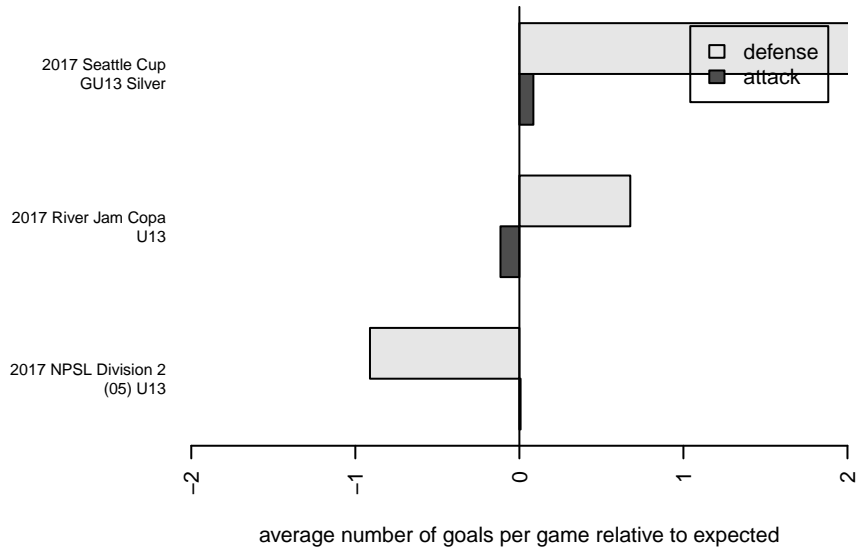

Venues played:  
 2017 Seattle Cup GU13 Silver  
 2017 River Jam Copa U13  
 2017 NPSL Division 2 (05) U13

**FWFC White G05**  
 Dots are actual minus expected GF (blue circles) and GA (red triangles).  
 Blue line is smoothed change in attack strength. Red is smoothed change in defense strength.

**attack and defense variance (black dot)  
relative to other teams  
and top 10 in region**

**attack and defense rating  
relative to others at age  
and all opponents in last 13 months**

**Performance relative to 13 month average**