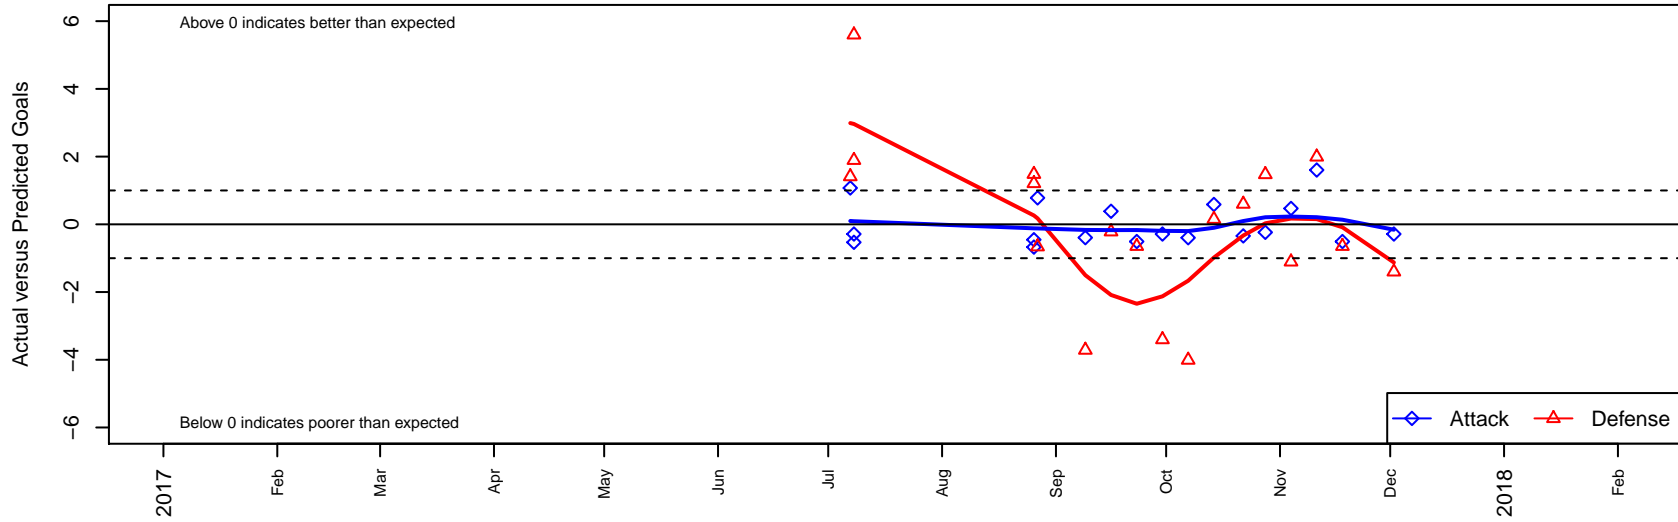

# FWFC White G05

Federal Way FC  
 Federal Way, WA  
 G05 total strength=428  
 attack=0.34 defense=0.22  
 fall league = NPSL Div 2 (05) U13

alt names used:  
 FWFC G05 White  
 FWFC G05 White  
 FWFC G05 WHITE

Venues played:  
 2017 Seattle Cup GU13 Silver  
 2017 River Jam Copa U13  
 2017 NPSL Division 2 (05) U13

**FWFC White G05**  
 Dots are actual minus expected GF (blue circles) and GA (red triangles).  
 Blue line is smoothed change in attack strength. Red is smoothed change in defense strength.

**attack and defense variance (black dot)  
relative to other teams  
and top 10 in region**

**attack and defense rating  
relative to others at age  
and all opponents in last 13 months**

**Performance relative to 13 month average**