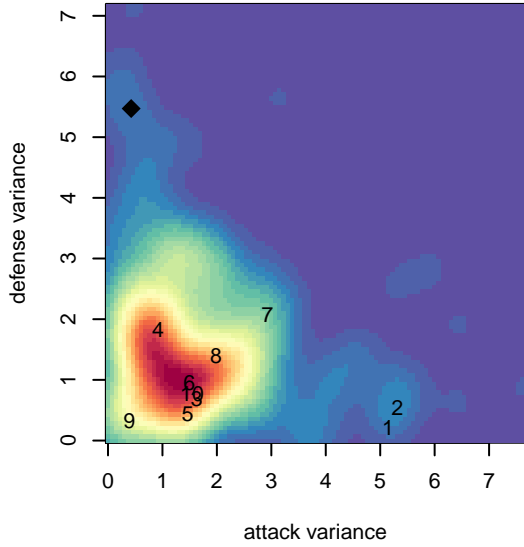

# FWFC White G05

Federal Way FC  
 Federal Way, WA  
 G05 total strength=428  
 attack=0.34 defense=0.22  
 fall league = NPSL Div 2 (05) U13

alt names used:  
 FWFC G05 White  
 FWFC G05 White  
 FWFC G05 WHITE

Venues played:  
 2017 Seattle Cup GU13 Silver  
 2017 River Jam Copa U13  
 2017 NPSL Division 2 (05) U13

**FWFC White G05**  
 Dots are actual minus expected GF (blue circles) and GA (red triangles).  
 Blue line is smoothed change in attack strength. Red is smoothed change in defense strength.

**attack and defense variance (black dot)  
relative to other teams  
and top 10 in region**

**attack and defense rating  
relative to others at age  
and all opponents in last 13 months**

**Performance relative to 13 month average**