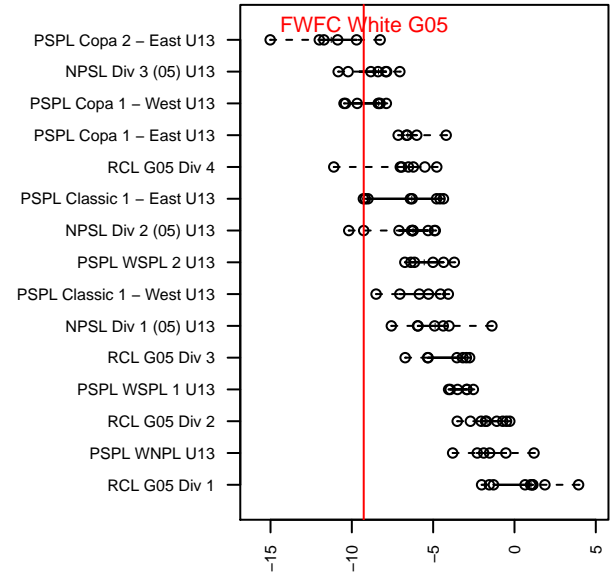

# FWFC White G05

Federal Way FC  
 Federal Way, WA  
 G05 total strength=428  
 attack=0.34 defense=0.22  
 fall league = NPSL Div 2 (05) U13

alt names used:  
 FWFC G05 White  
 FWFC G05 White  
 FWFC G05 WHITE

Venues played:  
 2017 Seattle Cup GU13 Silver  
 2017 River Jam Copa U13  
 2017 NPSL Division 2 (05) U13

**FWFC White G05**  
 Dots are actual minus expected GF (blue circles) and GA (red triangles).  
 Blue line is smoothed change in attack strength. Red is smoothed change in defense strength.

**attack and defense variance (black dot)  
relative to other teams  
and top 10 in region**

**attack and defense rating  
relative to others at age  
and all opponents in last 13 months**

**Performance relative to 13 month average**