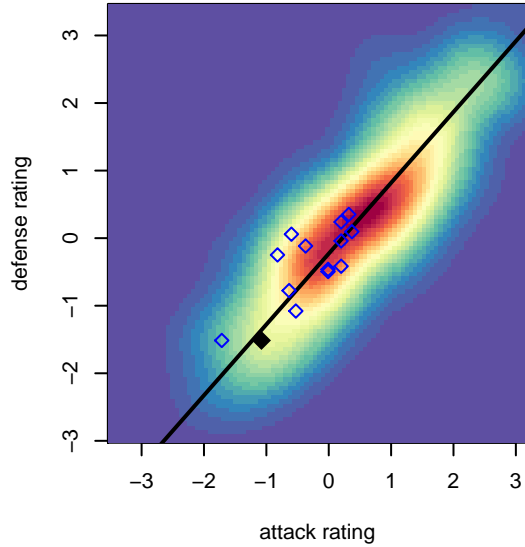

Venues played:  
 2017 Seattle Cup GU13 Silver  
 2017 River Jam Copa U13  
 2017 NPSL Division 2 (05) U13

**FWFC White G05**  
 Dots are actual minus expected GF (blue circles) and GA (red triangles).  
 Blue line is smoothed change in attack strength. Red is smoothed change in defense strength.

**attack and defense variance (black dot)  
relative to other teams  
and top 10 in region**

**attack and defense rating  
relative to others at age  
and all opponents in last 13 months**

**Performance relative to 13 month average**