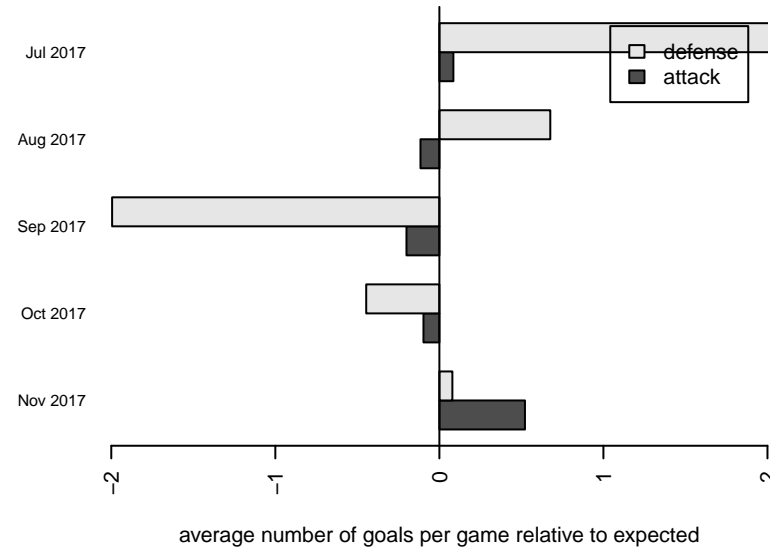

Performance relative to 13 month average